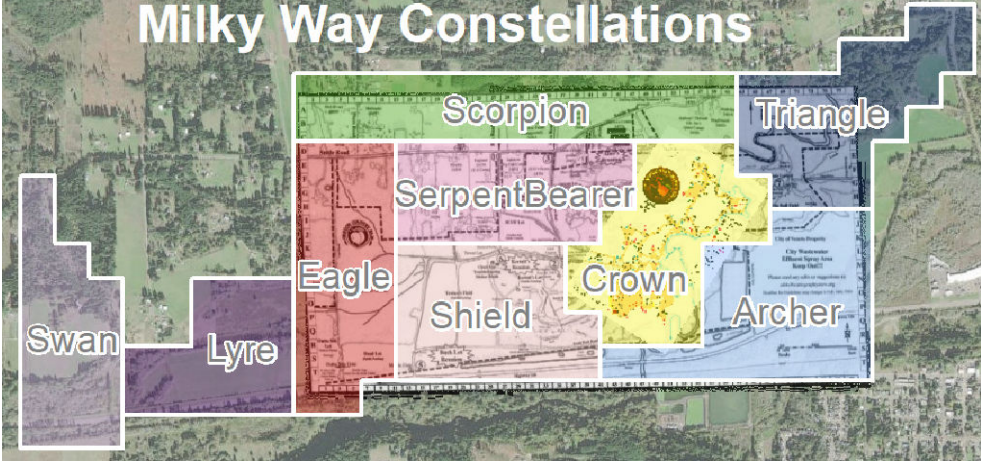

Cell Number Reference - Crown

MilkyWay	
	Swan
	Lyre
	Eagle
	Shield
	SerpentBearer
	Scorpion
	Archer
	Crown
	Triangle

Source: Esri, Maxar, GeoEye, Earthstar Geographics, CNES/Airbus DS, USDA, USGS, AeroGRID, IGN, and the GIS User Community