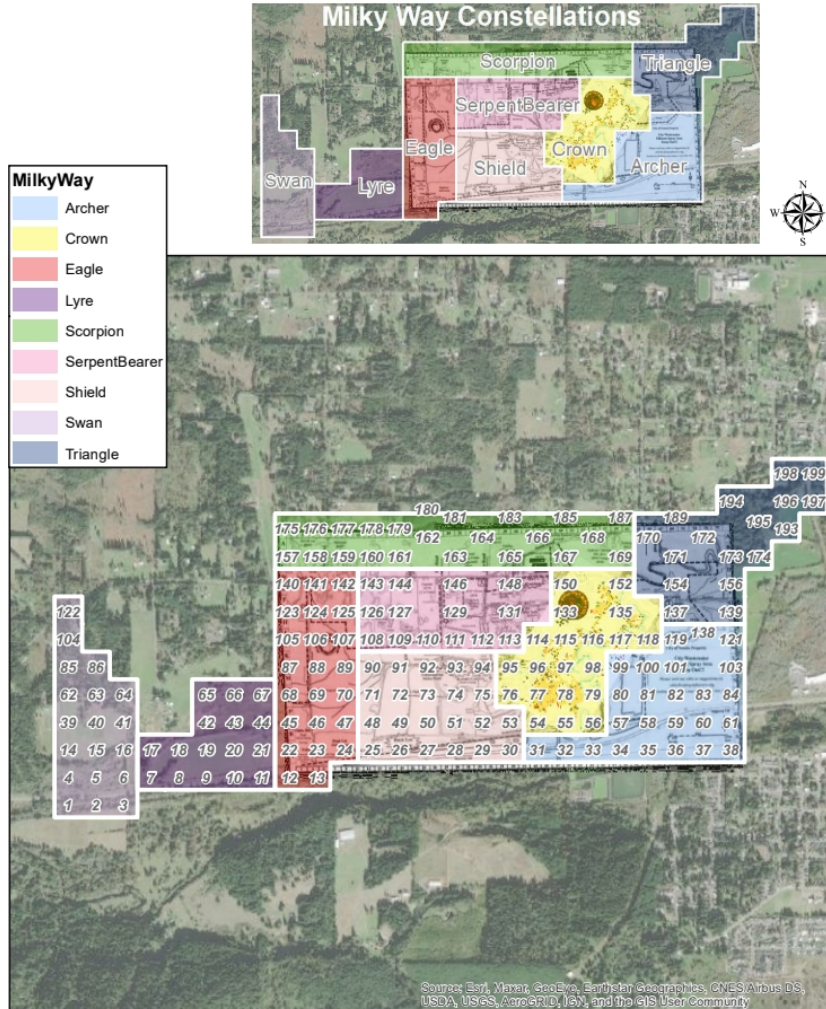

Using the OCF Property Reference Grid Maps

If you lay the Milky Way over Fair property, with north to the west, showing the July sky, you can be at one with the universe

Milky Way Constellations

The Loop is the jewel of the crown

Milky Way Constellations

Each Section is named for the Constellation nearest it – from west to east: Cygnus, Lyra, Aquila, Scutum, Ophiuchus, Scorpius, Corona Australis, Sagittarius, Triangulum Australe

Use the
Overview Map
to
Decide what
Constellations
you need

Constellations and Cells - Overview

Then Use the
Constellations
Cells
Reference
Map to
Choose the
Cell numbers

Cell Number Reference - Crown

MilkyWay	
	Swan
	Lyre
	Eagle
	Shield
	Crown
	Triangle