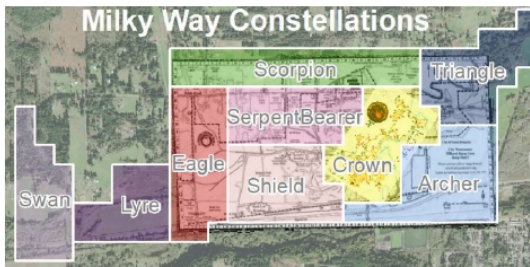

Using the OCF Property Reference Grid Maps

If you lay the Milky Way over Fair property, with north to the west, showing the July sky, you can be at one with the universe

Milky Way Constellations

The Loop is the jewel of the crown

Milky Way Constellations

Each Section is named for the Constellation nearest it – from west to east: Cygnus, Lyra, Aquila, Scutum, Ophiuchus, Scorpius, Corona Australis, Sagittarius, Triangulum Australe

Use the
Overview Map
to
Decide what
Constellations
you need

Constellations and Cells - Overview

Then Use the
Constellations
Cells
Reference
Map to
Choose the
Cell numbers

Cell Number Reference - Crown

MilkyWay	
	Swan
	Lyre
	Eagle
	Shield
	Crown
	Triangle