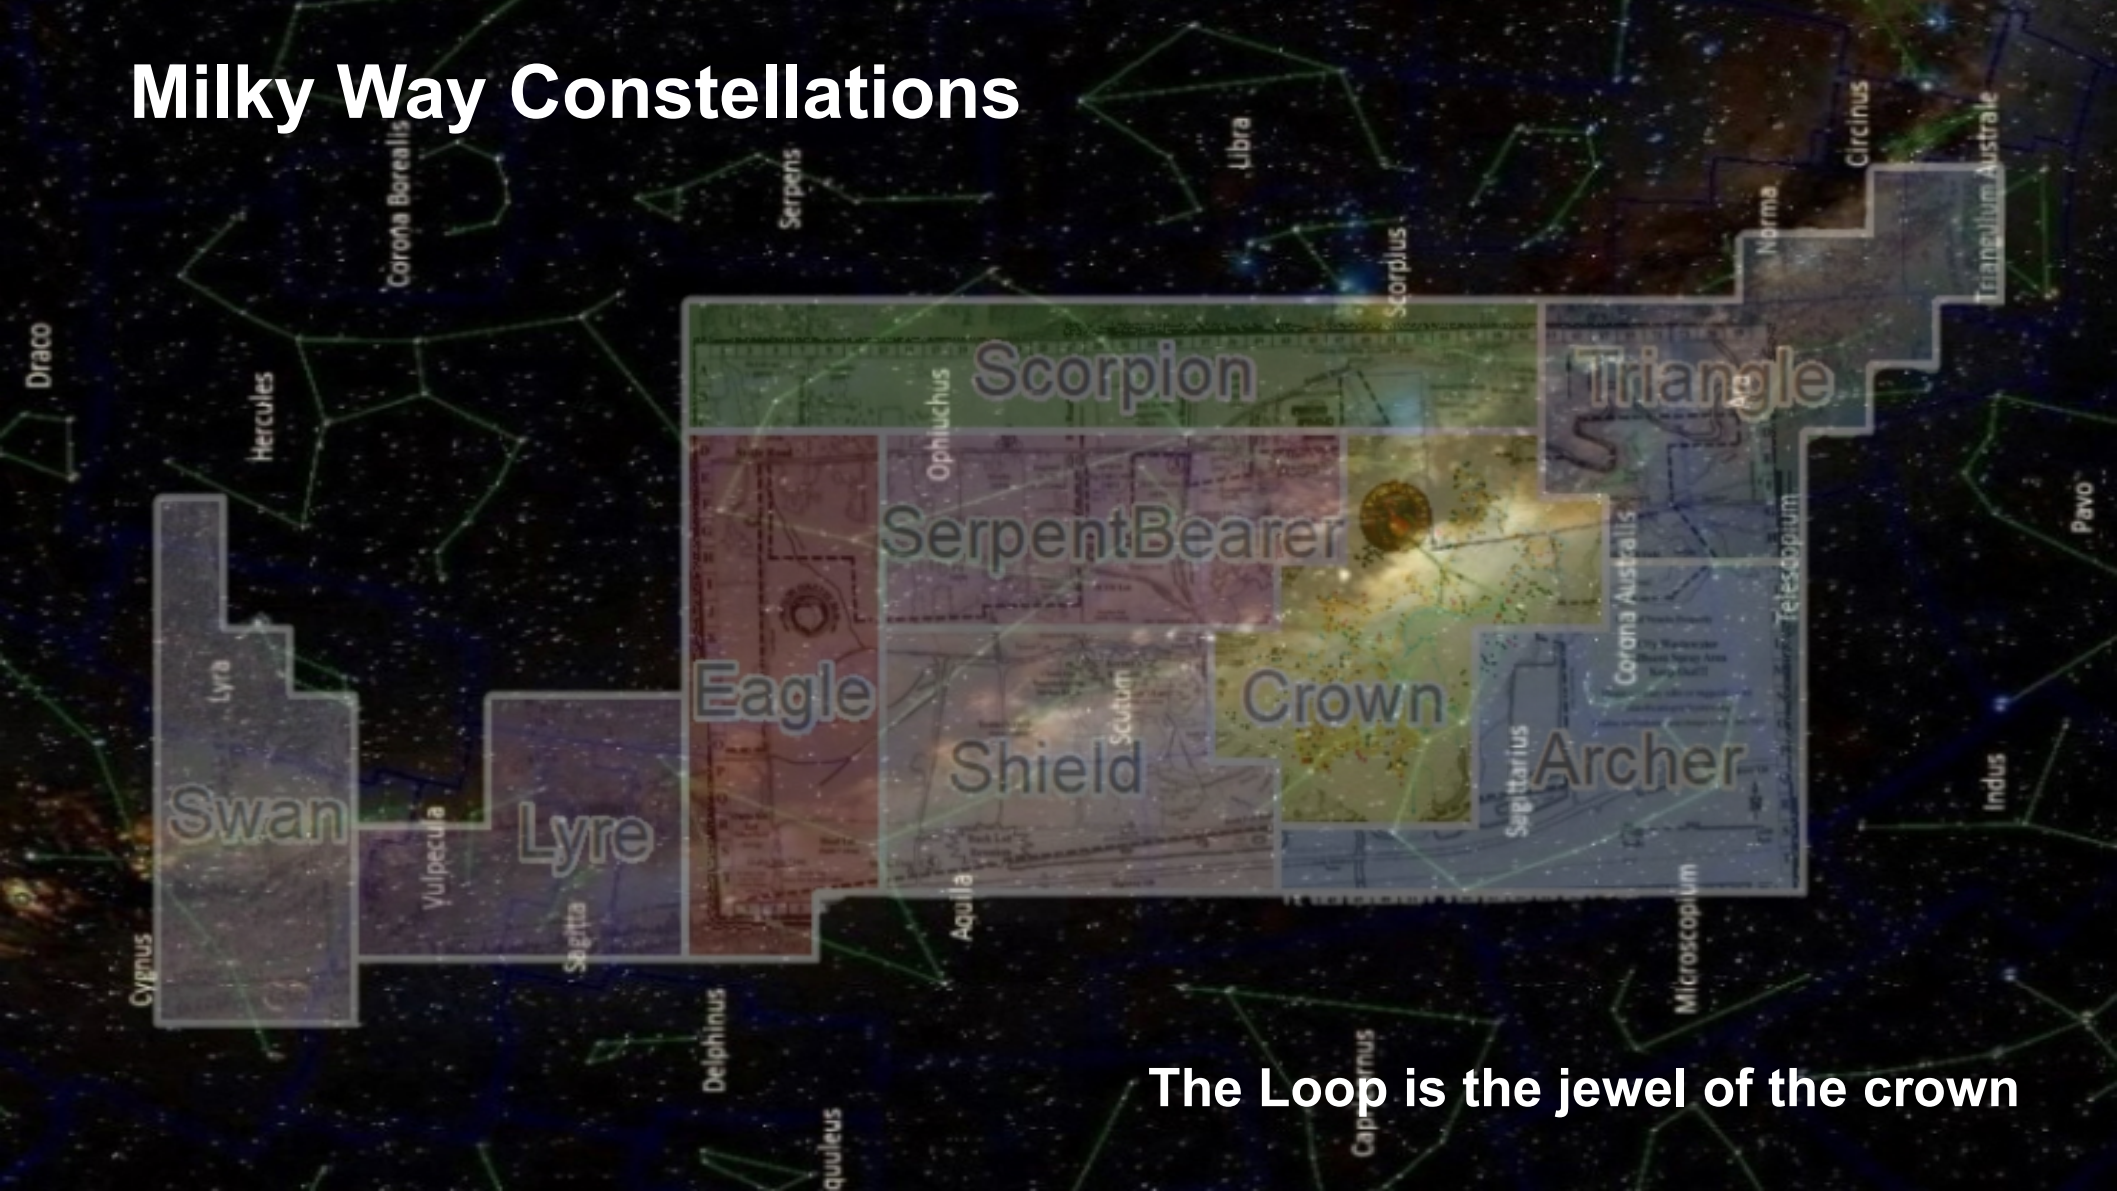

Using the OCF Property Reference Grid Maps

If you lay the Milky Way over Fair property, with north to the west, showing the July sky, you can be at one with the universe

Milky Way Constellations

The Loop is the jewel of the crown

Milky Way Constellations

Each Section is named for the Constellation nearest it – from west to east: Cygnus, Lyra, Aquila, Scutum, Ophiuchus, Scorpius, Corona Australis, Sagittarius, Triangulum Australe

Use the
Overview Map
to
Decide what
Constellations
you need

Constellations and Cells - Overview

Then Use the
Constellations
Cells
Reference
Map to
Choose the
Cell numbers

Cell Number Reference - Crown

MilkyWay	
	Swan
	Lyre
	Eagle
	Shield
	Crown
	Triangle