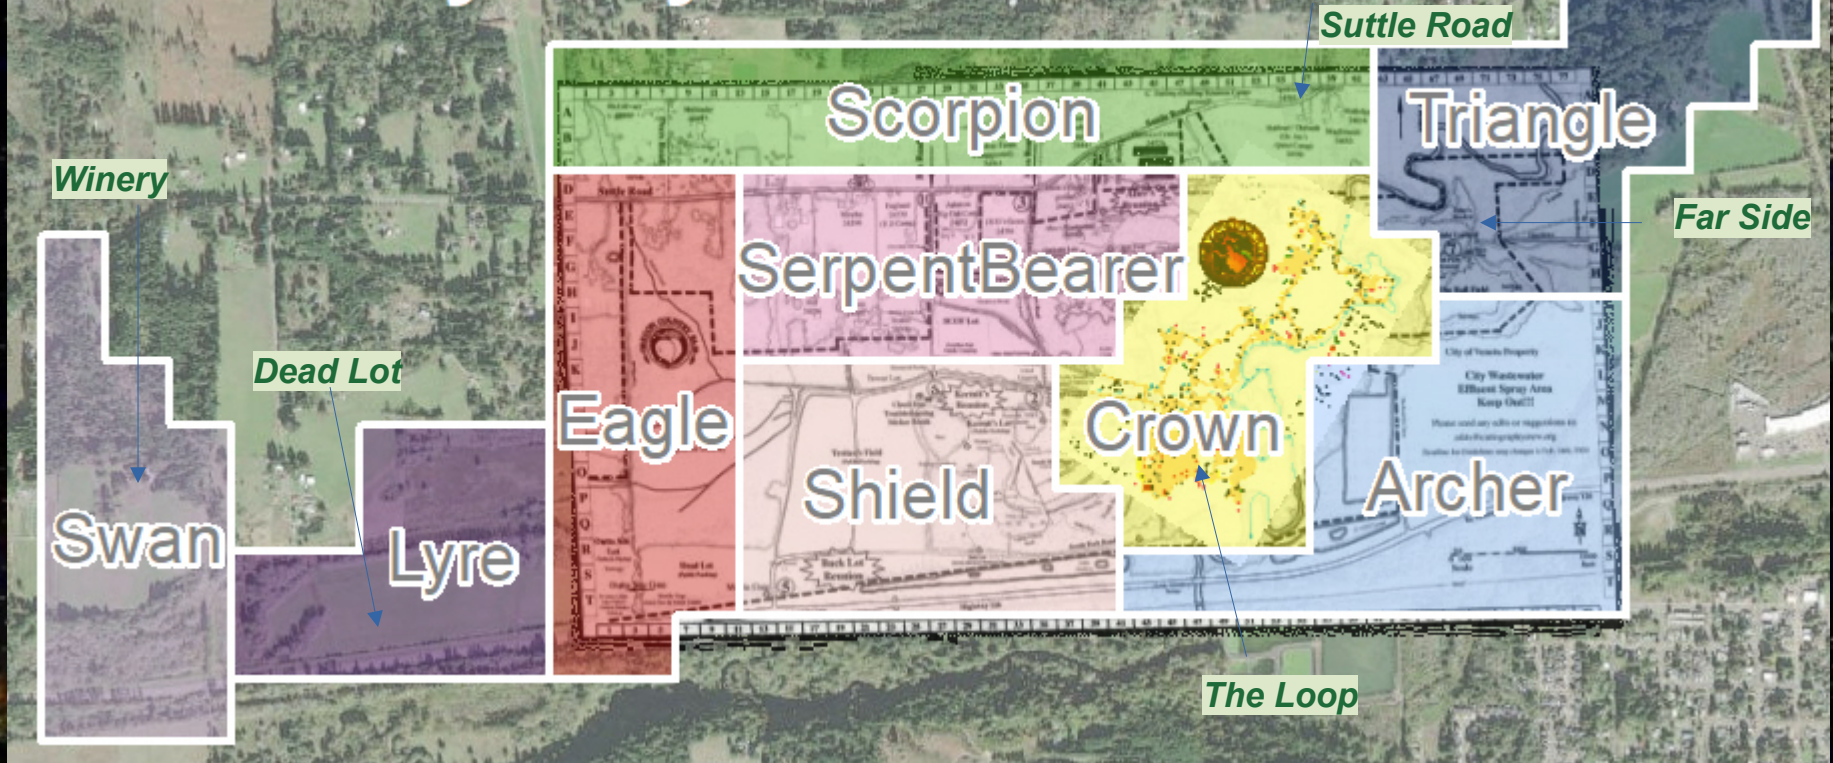

Using the OCF Property Reference Grid Maps

If you lay the Milky Way over Fair property, with north to the west, showing the July sky, you can be at one with the universe

Milky Way Constellations

The Loop is the jewel of the crown

Milky Way Constellations

Each Section is named for the Constellation nearest it – from west to east: Cygnus, Lyra, Aquila, Scutum, Ophiuchus, Scorpius, Corona Australis, Sagittarius, Triangulum Australe

Use the
Overview Map
to
Decide what
Constellations
you need

Constellations and Cells - Overview

Then Use the
Constellations
Cells
Reference
Map to
Choose the
Cell numbers

Cell Number Reference - Crown

MilkyWay	
	Swan
	Lyre
	Eagle
	Shield
	Crown
	Triangle